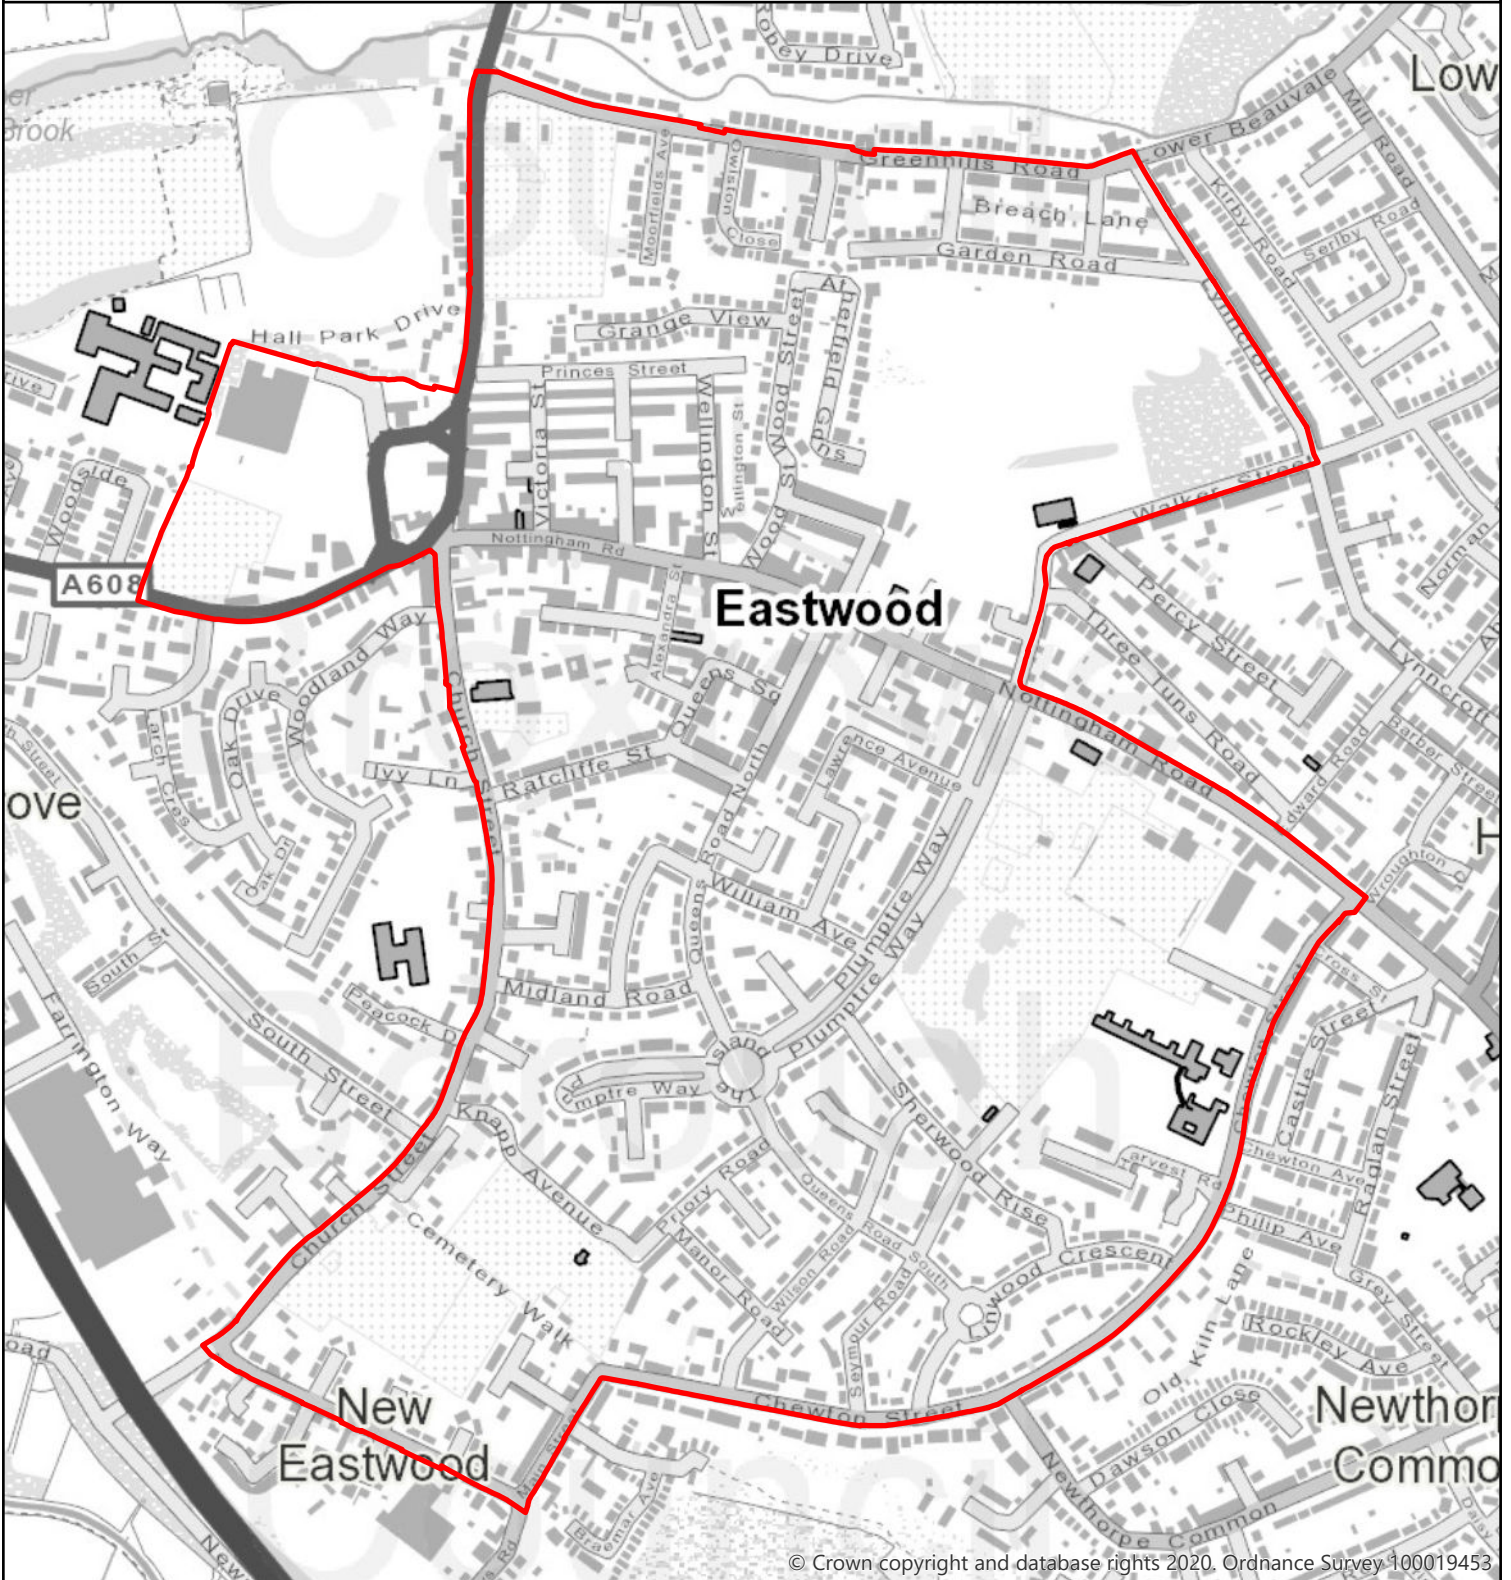

Eastwood Town Centre

Broxtowe Borough Council Alcohol Control
Public Spaces Protection Order

Broxtowe
Borough
COUNCIL

Not to Scale

You are not permitted to copy, sub-license, distribute or sell any of this data to third parties in any form.

NOTES AND INFORMATION

 Restricted Area